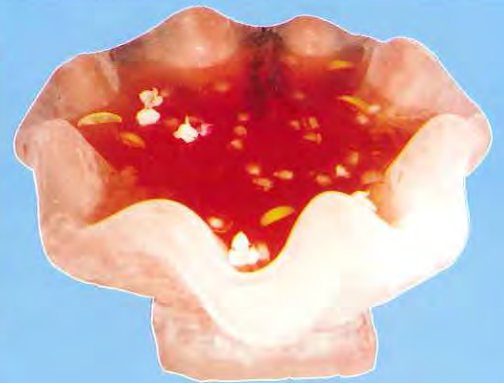

Description Stylized Swan (two units, form a heart)

Length 53cm
 Width 30cm
 Height 72cm
 Base 53 x 30cm
 Art. WT10

Description **Swan Server**

Length 20cm
Width 17cm
Height 17cm
Base 20cm
Art. WT07

Description **Teddy Bear**

Length 65cm
Width 60cm
Height 72cm
Base 50 x 43cm
Art. AX02

Description **Punch Bowl**

Length 72cm
Width 72cm
Height 36cm
Base 32 x 32cm
Art. BV07

Description **Crystal Ball**

Height 25cm
Diam. 22cm
Base 20 x 20cm
Art. BV09

Description **Bowl, Facetted**

Diam. 46cm
Depth 23cm
Base 47 x 47cm
Art. BV03

Description	Cylinder Hollow (large)
Height	90cm
Diam.	46cm
Base	46 x 46cm
Art.	BV10

Description	Vase, Grecian Style
Width	38cm
Height	37cm
Diam.	38cm
Base	30 x 30cm
Art.	BV12

Description	Vase, Facetted
Width	48cm
Height	35cm
Base	23 x 23cm
Art.	BV13

Description	Champagne Bucket
Height	24cm
Diam.	25cm
Base	20 x 20cm
Art.	BF01

Description	Shot Glasses
Length	8cm
Diam.	5cm
Base	3cm
Art.	BF10