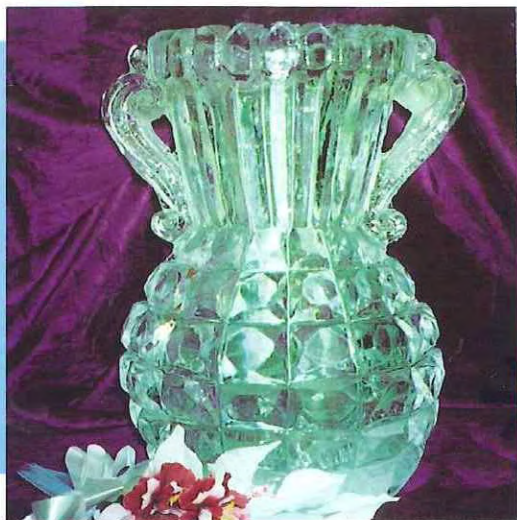

Description Stylized Swan (two units, form a heart)

Length 53cm
 Width 30cm
 Height 72cm
 Base 53 x 30cm
 Art. WT10

Description **Swan Server**

Length 20cm
Width 17cm
Height 17cm
Base 20cm
Art. WT07

Description **Teddy Bear**

Length 65cm
Width 60cm
Height 72cm
Base 50 x 43cm
Art. AX02

Description **Punch Bowl**

Length 72cm
Width 72cm
Height 36cm
Base 32 x 32cm
Art. BV07

Description **Crystal Ball**

Height 25cm
Diam. 22cm
Base 20 x 20cm
Art. BV09

Description **Bowl, Facetted**

Diam. 46cm
Depth 23cm
Base 47 x 47cm
Art. BV03

Description	Cylinder Hollow (large)
Height	90cm
Diam.	46cm
Base	46 x 46cm
Art.	BV10

Description	Vase, Grecian Style
Width	38cm
Height	37cm
Diam.	38cm
Base	30 x 30cm
Art.	BV12

Description	Vase, Facetted
Width	48cm
Height	35cm
Base	23 x 23cm
Art.	BV13

Description	Champagne Bucket
Height	24cm
Diam.	25cm
Base	20 x 20cm
Art.	BF01

Description	Shot Glasses
Length	8cm
Diam.	5cm
Base	3cm
Art.	BF10