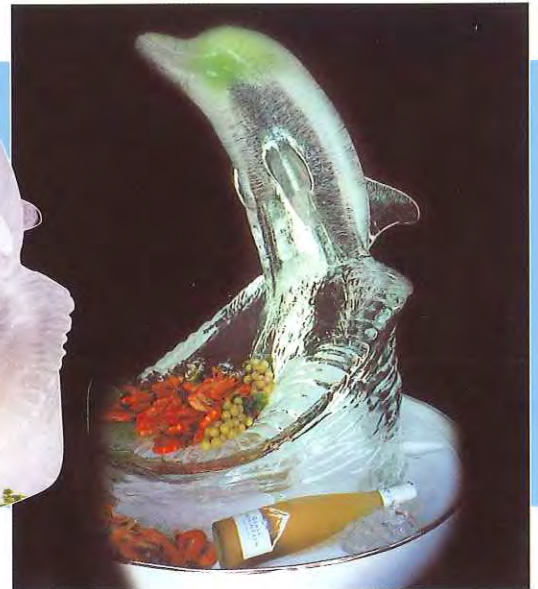

"Whether you're launching a new product, impressing new clients, promoting your business image, or simply having a corporate party, you can enhance the event immeasurably with unique ice sculptures"

Description Clam Shell (Large)

Width 78cm
 Base 44 x 30cm
 Art. SF02

Description Dolphin (Large)

Width 60cm
 Height 90cm
 Diam. 70cm
 Base 62 x 62cm
 Art. SF06

Description Double Heart

Width 60cm
 Height 90cm
 Base 59 x 18cm
 Art. WT04

Description Stylized Swan (two units, form a heart)

Length 53cm
 Width 30cm
 Height 72cm
 Base 53 x 30cm
 Art. WT10

Description **Swan Server**

Length 20cm
Width 17cm
Height 17cm
Base 20cm
Art. WT07

Description **Teddy Bear**

Description **Bowl, Facetted**

Diam. 46cm
Depth 23cm
Base 47 x 47cm
Art. BV03

Description	Cylinder Hollow (large)
Height	90cm
Diam.	46cm
Base	46 x 46cm
Art.	BV10

Description	Vase, Grecian Style
Width	38cm
Height	37cm
Diam.	38cm
Base	30 x 30cm
Art.	BV12